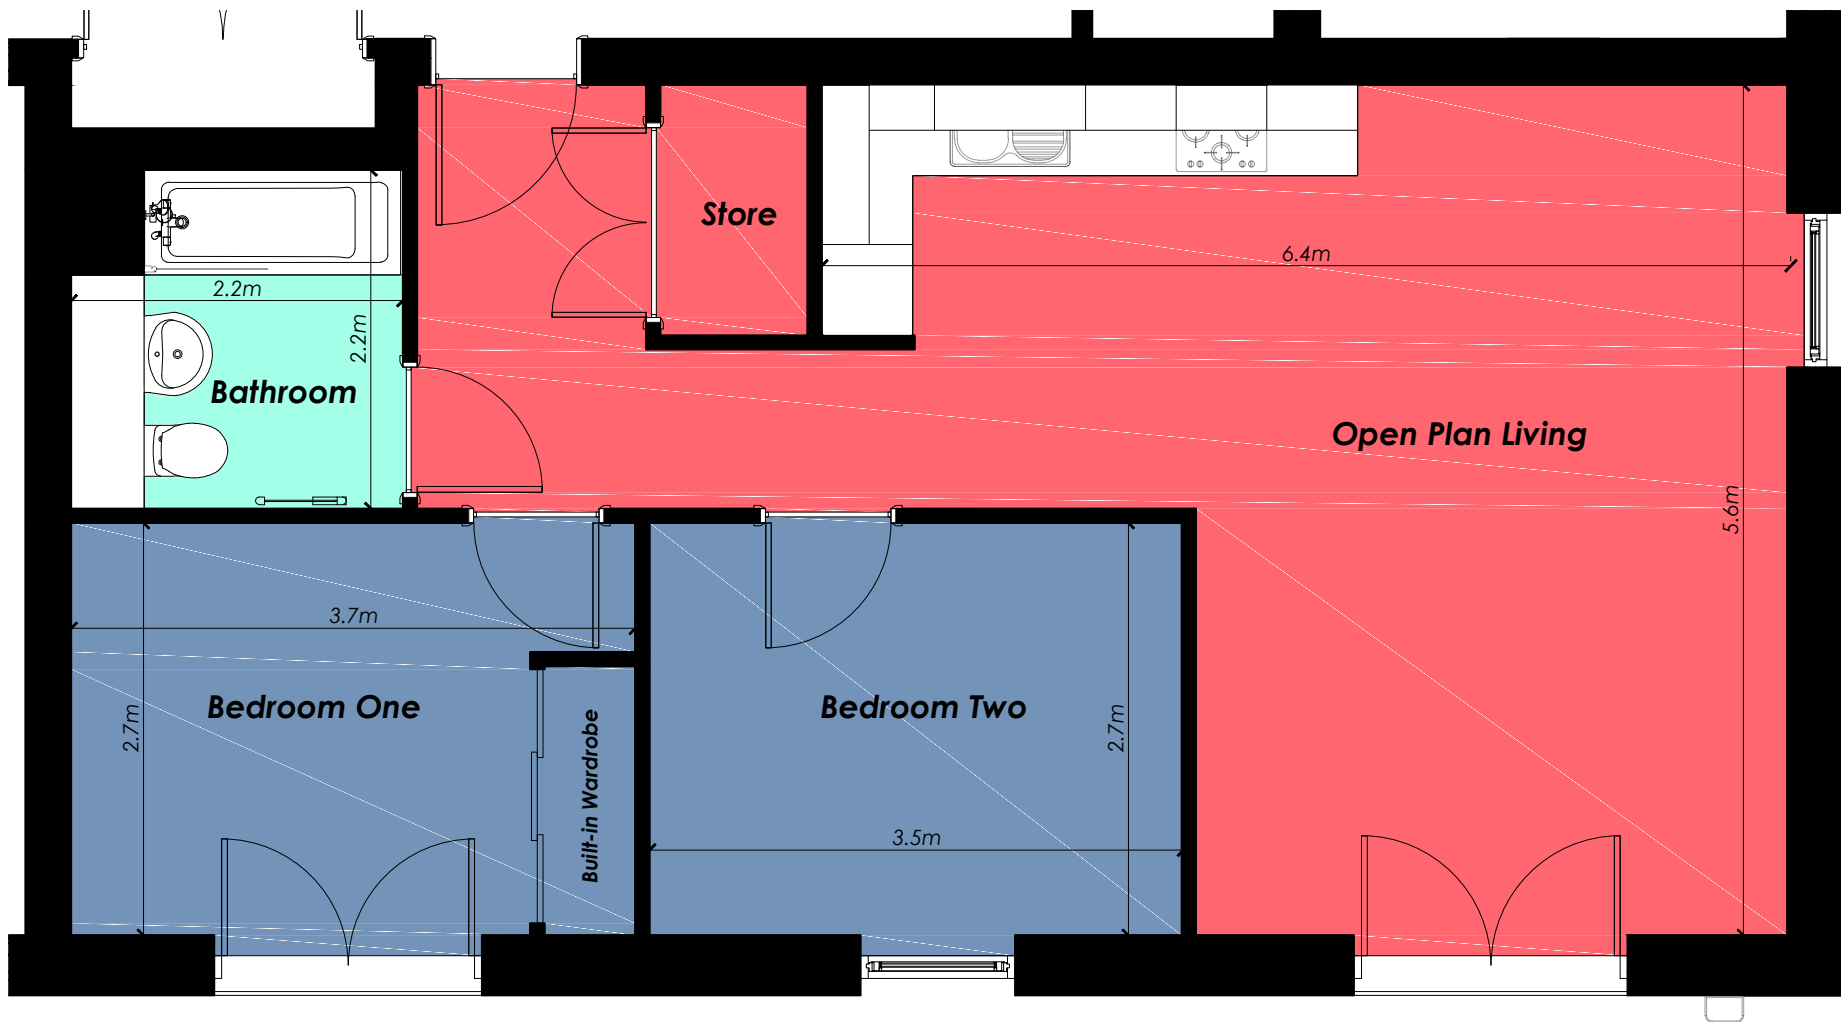

Flat Location Plan

Flooring Finishes

- Carpet
- Vinyl
- Tiles

Flat Location Plan

Flooring Finishes

- Carpet
- Vinyl
- Tiles

Homes at Blythe Valley Park

1635-MSA3 Block A Apartment Type 3
applies to apartments 3 (FF), 10 (SF) and 17 (TF)

<https://blythevalleypark.co.uk/living/apartments/>

Flat Location Plan

Homes at Blythe Valley Park
 1635-MSA7 Block A Apartment Type 7
 applies to apartments 7 (FF), 14 (SF) and 21 (TF)

<https://blythevalleypark.co.uk/living/apartments/>