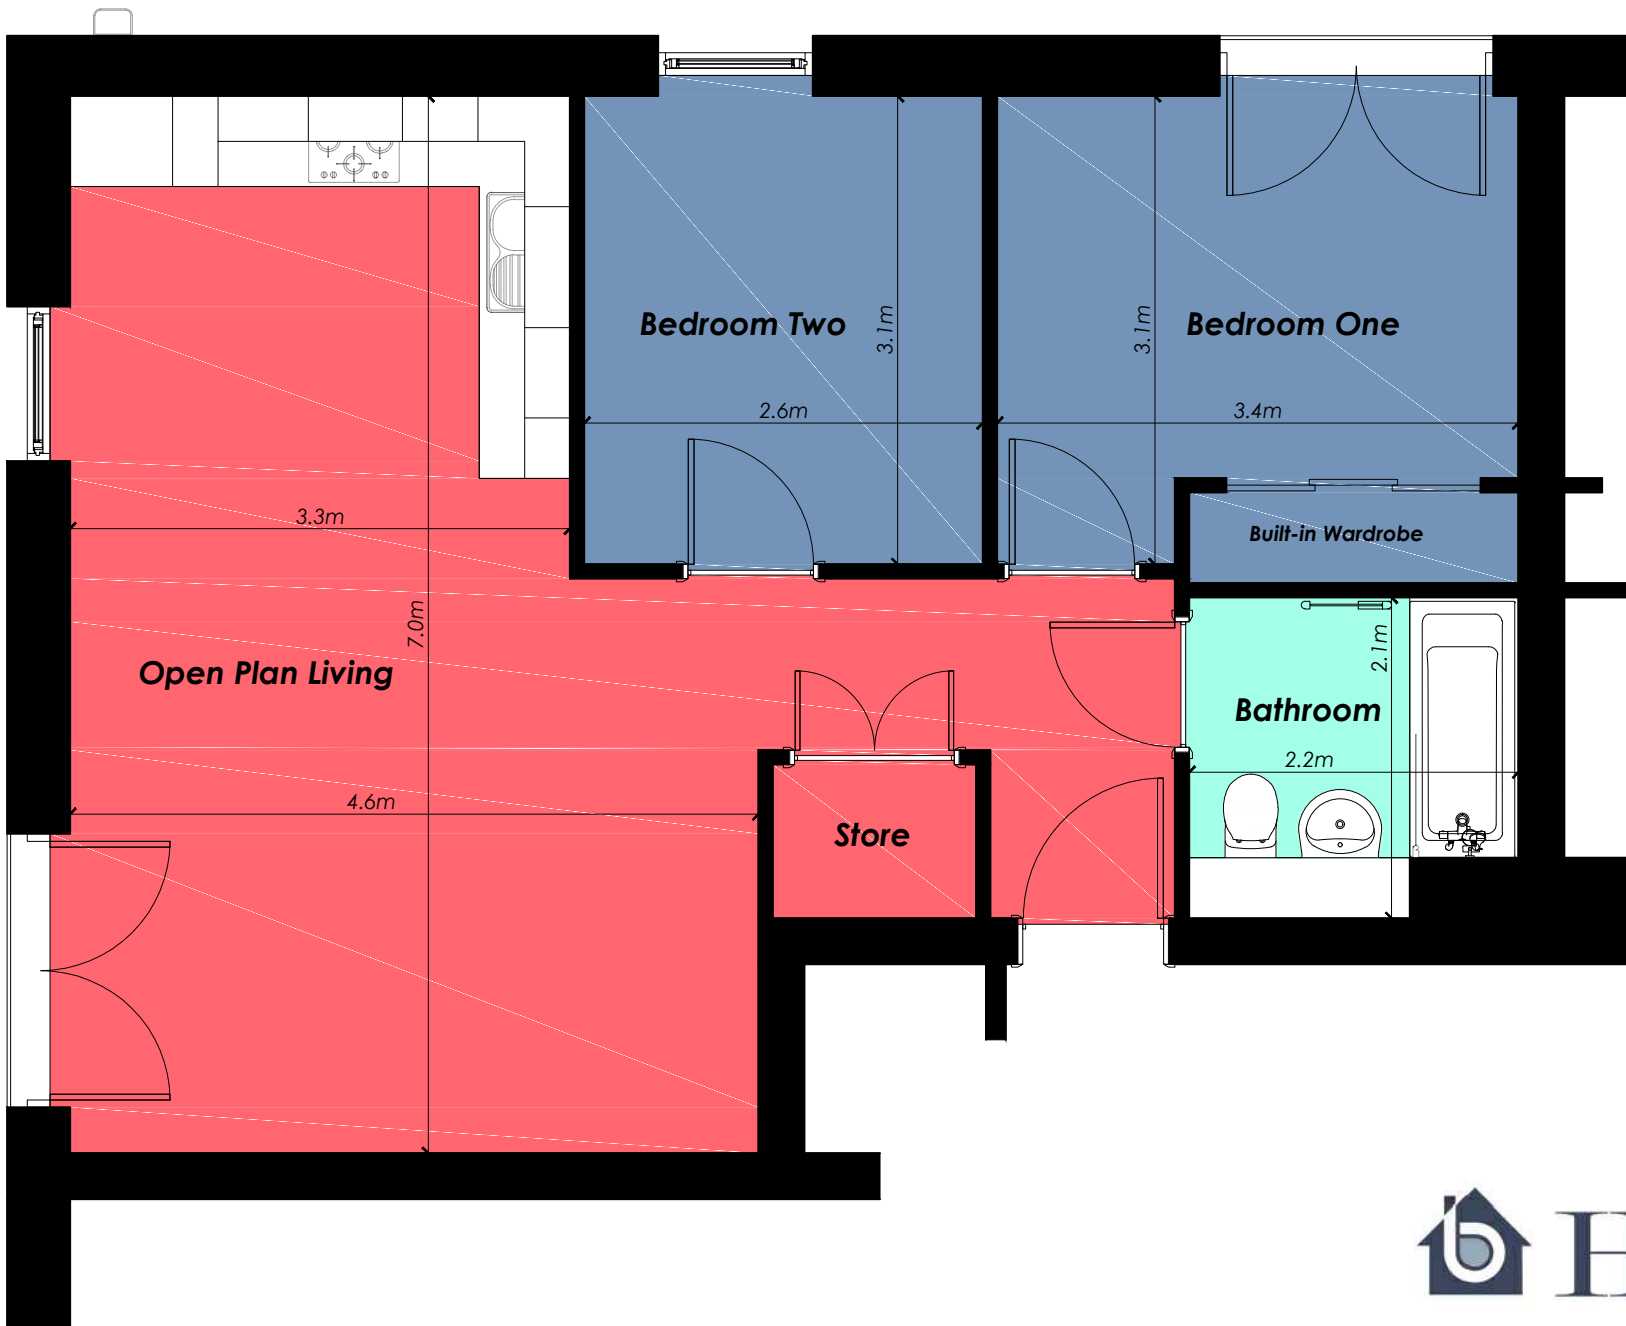

Flat Location Plan

Flooring Finishes

- Carpet
- Vinyl
- Tiles

Flat Location Plan

Flooring Finishes

- Carpet
- Vinyl
- Tiles

Homes at Blythe Valley Park

1635-MSA3 Block A Apartment Type 3
applies to apartments 3 (FF), 10 (SF) and 17 (TF)

<https://blythevalleypark.co.uk/living/apartments/>

Flat Location Plan

Homes at Blythe Valley Park
 1635-MSA7 Block A Apartment Type 7
 applies to apartments 7 (FF), 14 (SF) and 21 (TF)

<https://blythevalleypark.co.uk/living/apartments/>