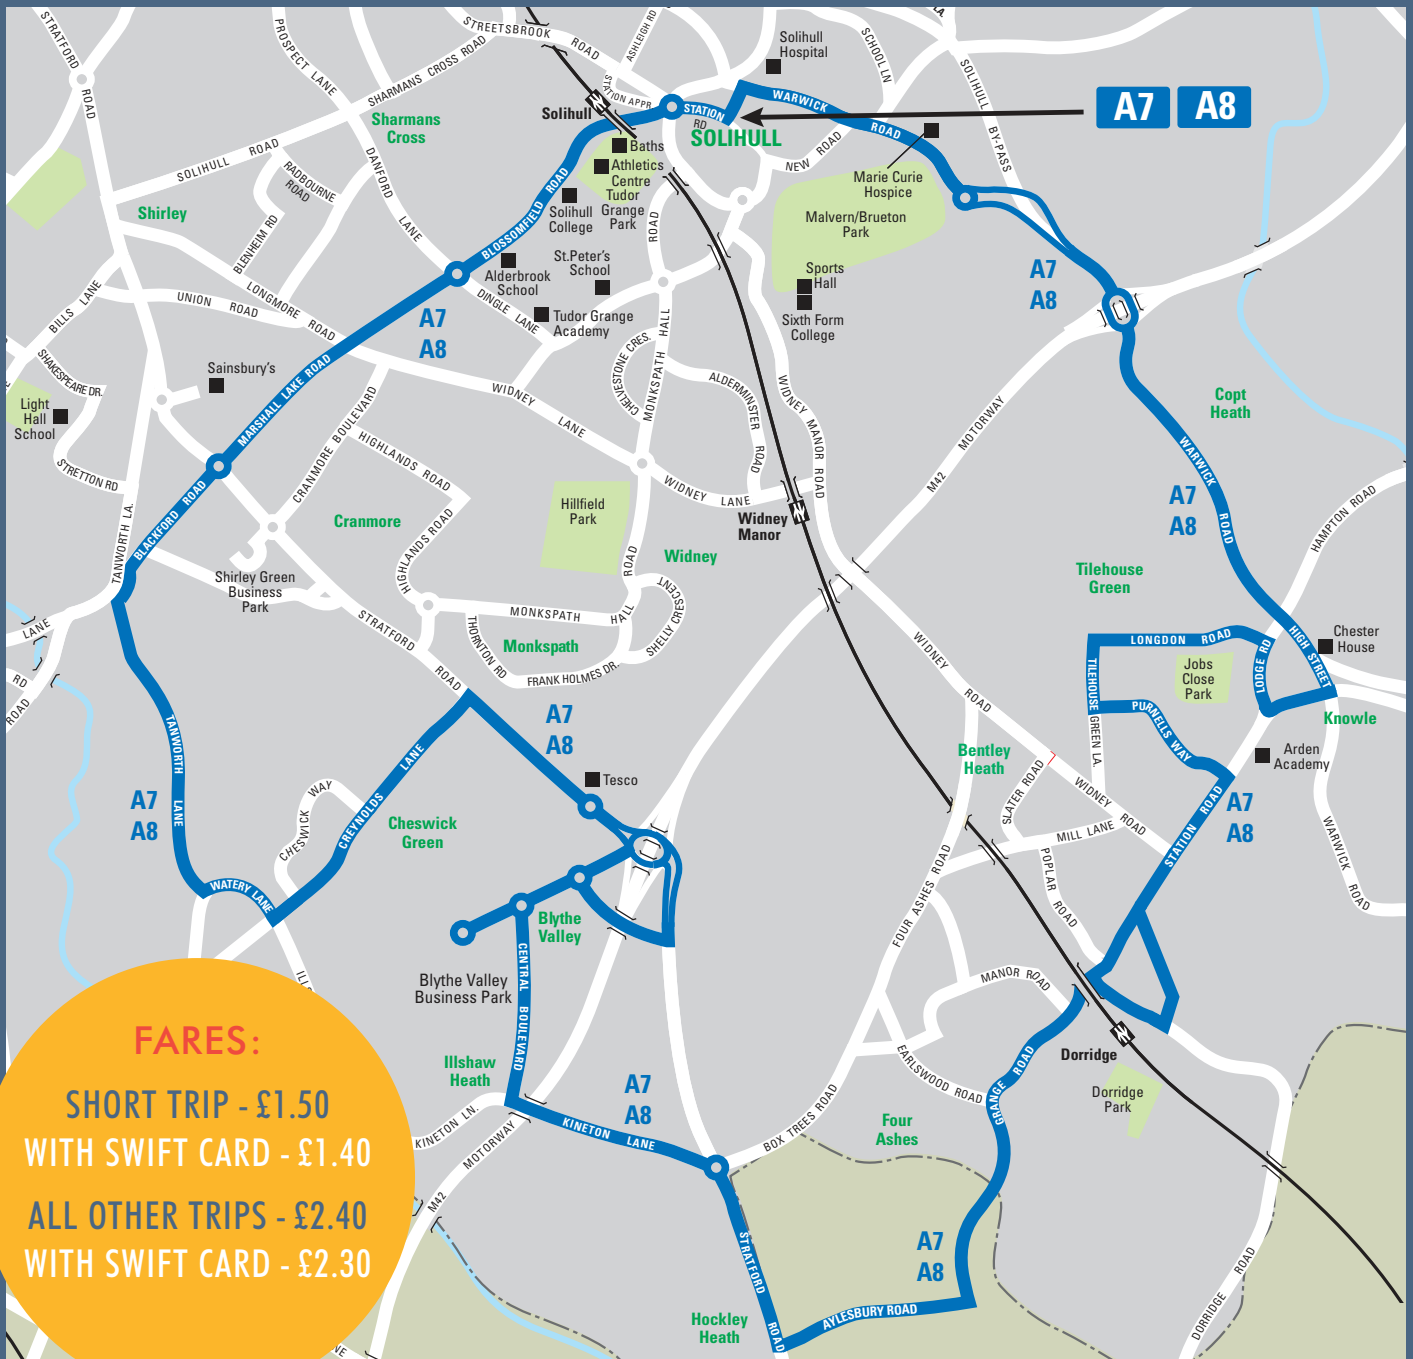

FARES:
SHORT TRIP - £1.50
WITH SWIFT CARD - £1.40
ALL OTHER TRIPS - £2.40
WITH SWIFT CARD - £2.30

SOUTH SOLIHULL CIRCULAR via BLYTHE VALLEY and HOCKLEY HEATH

A7 · CLOCKWISE

Solihull, Station Road (SB), Poplar Road, Warwick Road, U Turn at island, Warwick Road, Solihull by pass, Warwick Road, High Street, Station Road, Lodge Road, Longdon Road, Tilehouse Green Lane, Purnells Way, Station Road, Forest Road, Avenue Road, Dorridge Station, Grange Road, Aylesbury Road, Stratford Road, Kinton Lane, Central Boulevard, **Blythe Valley Business Park**, Blythe Gate, Stratford Road, Creynolds Lane, Watery Lane, Tanworth Lane, Blackford Road, Marshall Lake Road, Blossomfield Road, Island, Solihull, Station Road (SB)

A8 · ANTI-CLOCKWISE

Solihull, Station Road (SK), Island, Blossomfield Road, Marshall Lake Road, Blackford Road, Tanworth Lane, Watery Lane, Creynolds Lane, Stratford Road, Blythe Gate, **Blythe Valley Business Park**, Central Boulevard, Kinton Lane, Stratford Road, Aylesbury Road, Grange Road, Station Road, Forest Road, Avenue Road, Dorridge Station, Station Road towards Knowle, Purnells Way, Tilehouse Green Lane, Longdon Road, Lodge Road, Station Road, Knowle Green, High Street, Warwick Road, Solihull by pass, Warwick Road, Poplar Road, Solihull, Station Road (SK)

MAP REF: LANDFLIGHT.CO.UK/BUS-SERVICES/