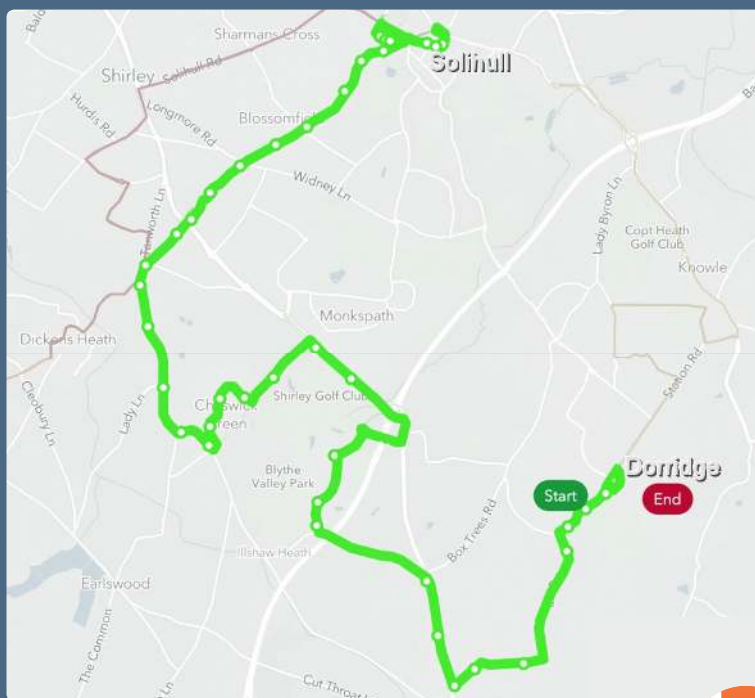

A7W

Does not serve Princes Way, Monkspath Hall Road, Alderminster Road and Widney Manor Station. Serves Churchill Road and Widney Manor Road

A8 · ANTI-CLOCKWISE

Solihull, Station Road (SK), Island, Station Approach (B), Streetsbrook Road, Island, Blossomfield Road, Marshall Lake Road, Blackford Road, Tanworth Lane, Watery Lane, Creynolds Lane, Cheswick Way, Creynolds Lane, Stratford Road, Blythe Gate, Blythe Valley Business Park, Central Boulevard, Kineton Lane, Stratford Road, Aylesbury Road, Grange Road, Station Road, Forest Road, Avenue Road, Grange Road, Poplar Road, Mill Lane, Slater Road, Widney Road, Widney Lane, Widney Manor Station (use the layby in both directions), Widney Lane, Alderminster Road, Monkspath Hall Road, Princes Way, Church Hill Road, The Square, New Road, Warwick Road, Poplar Road, Station Road (SK)

A8W

Does not serve Widney Manor Station, Alderminster Road, Monkspath Hall Road. Serves Widney Manor Road and Churchill Road

DORRIDGE and SOLIHULL SUN ONLY

A7 - Dorridge Station, Grange Road, Aylesbury Road, Stratford Road, Kineton Lane, Central Boulevard, Blythe Valley Business Park, Blythe Gate, Stratford Road, Creynolds Lane, Cheswick Way, Creynolds Lane, Watery Lane, Tanworth Lane, Blackford Road, Marshall Lake Road, Blossomfield Road, Island, Lode Lane, Warwick Road, Poplar Road, Station Road (SK)