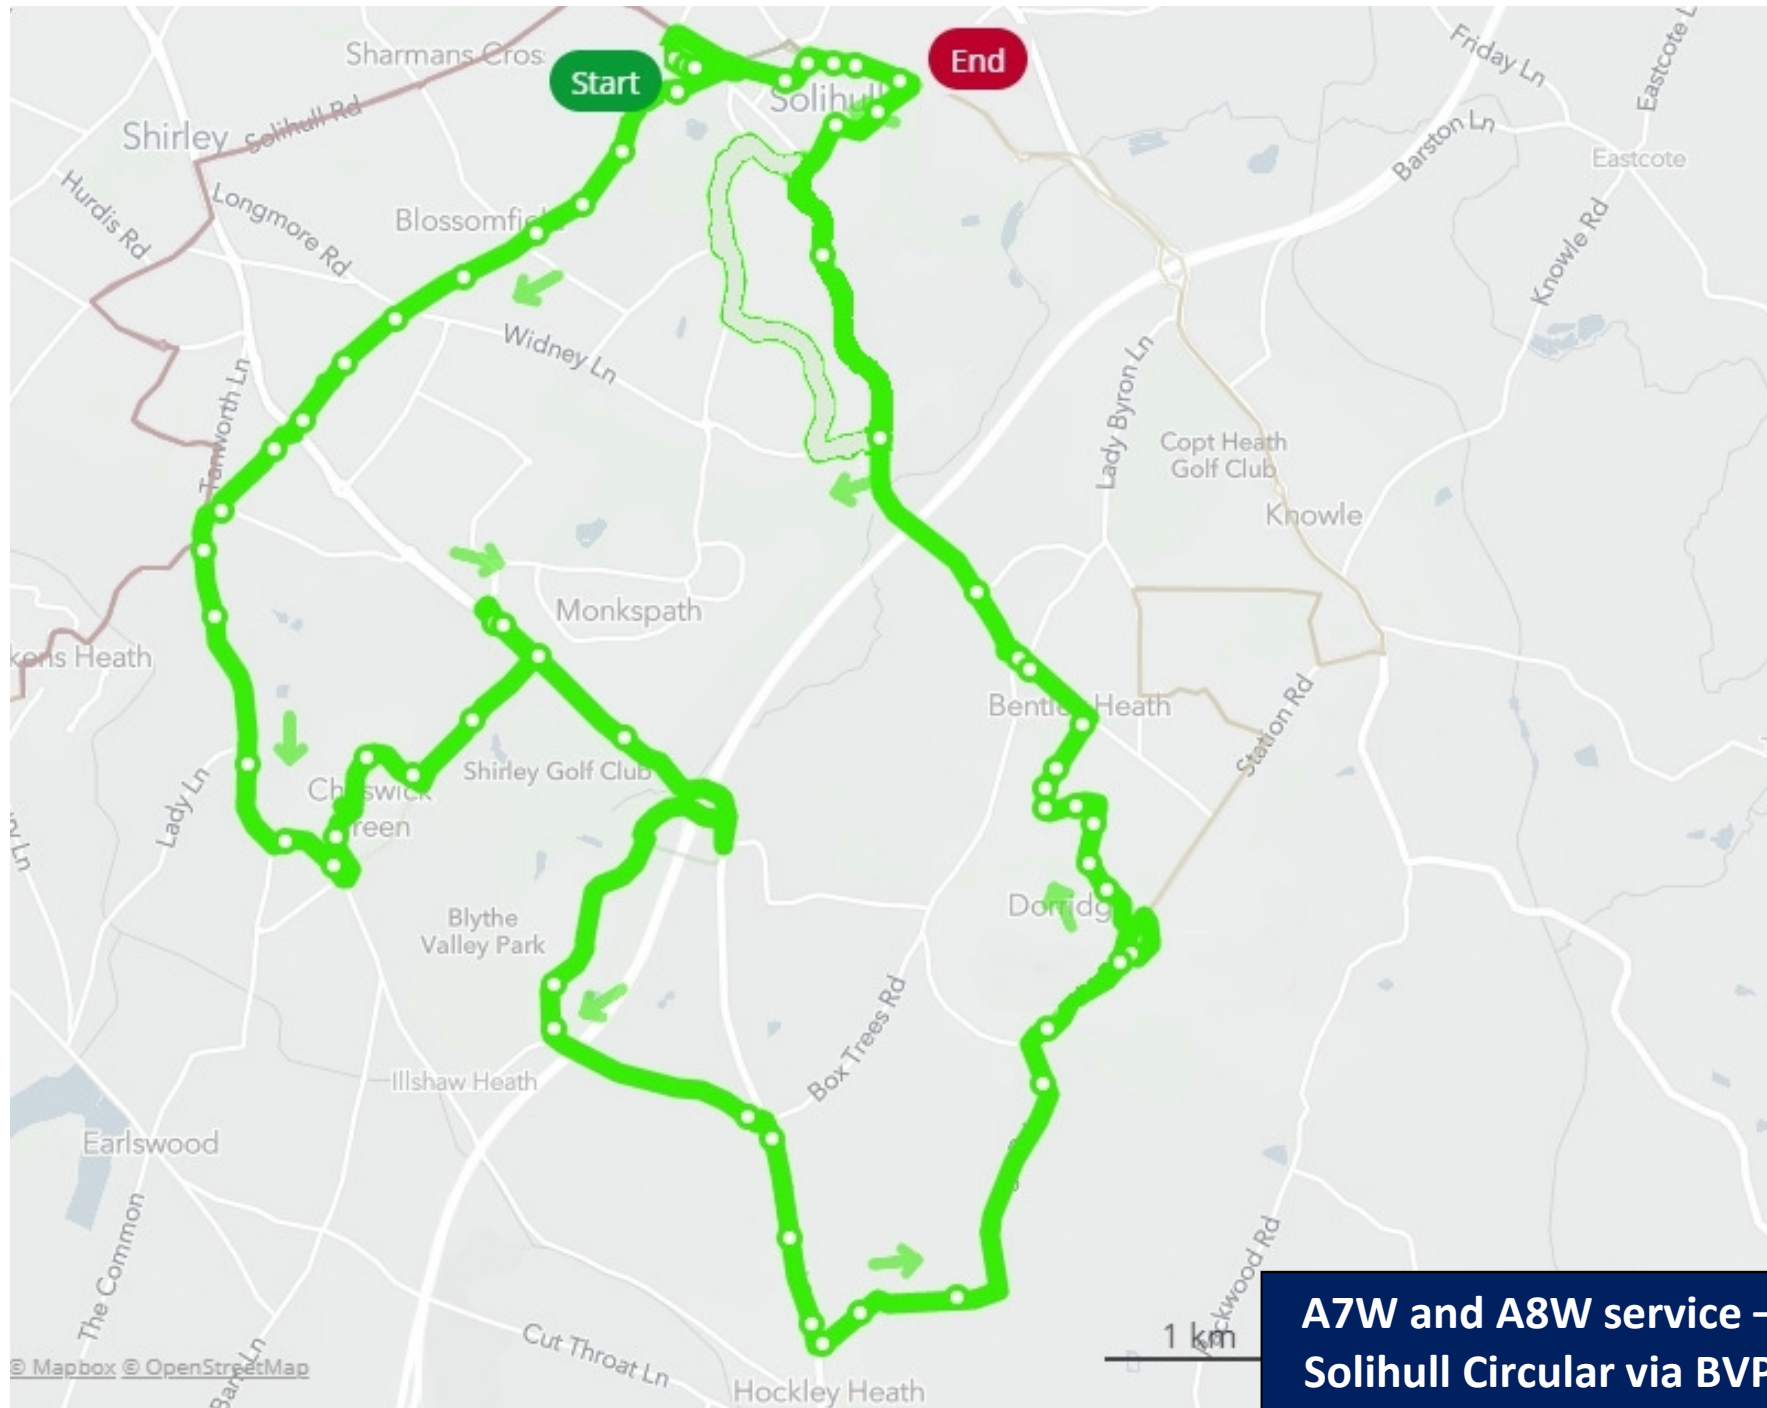

A7 service SHORT Solihull Circular via Blythe Valley and Hockley Heath- CLOCKWISE

SUNDAYS	A7	A7	A7	A7	A7	A7	A7	A7	A7	A7
Dorridge Station	09:30	10:30	11:30	12:30	13:30	14:30	15:30	16:30	17:30	18:30
Hockley Heath, Orchard Rd	09:40	10:40	11:40	12:40	13:40	14:40	15:40	16:40	17:40	18:40
Blythe Valley	09:51	10:51	11:51	12:51	13:51	14:51	15:51	16:51	17:51	18:51
Cheswick Green	10:03	11:03	12:03	13:03	14:03	15:03	16:03	17:03	18:03	19:03
Cheswick Green, Noble Way	10:08	11:08	12:08	13:08	14:08	15:08	16:08	17:08	18:08	19:08
Marshall Lake Rd, Homebase	10:16	11:16	12:16	13:16	14:16	15:16	16:16	17:16	18:16	19:16
Blossomfield Road (for station)	10:22	11:22	12:22	13:22	14:22	15:22	16:22	17:22	18:22	19:22
Solihull, Station Road (SK)	10:29	11:29	12:29	13:29	14:29	15:29	16:29	17:29	18:29	19:29

Route operated by LandFlight Travel Services, Argent House, Vulcan Road, Solihull, B91 2JY and is partly subsidised by TfWM

Tel:- 0121 705 5555

**A7 and A8 service –
Solihull Circular via BVP**

**A7 / A8 (Sunday) service –
Dorridge & Solihull**

**A7W and A8W service –
Solihull Circular via BVP**

A3 service - Solihull and Dorridge via Knowle

Solihull, Poplar Road

150	Marsh Lane														
150	150	M42 Roundabout													
240	150	150	Copt Heath Golf Club												
240	240	150	150	Wilson's Arms or Knowle Green											
240	240	240	150	150	Longdon Road / Landor Road										
240	240	240	240	150	150	Purnells Way									
240	240	240	240	240	150	150	Poplar Road / Mill Lane								
240	240	240	240	240	240	150	150	Dorridge Station							