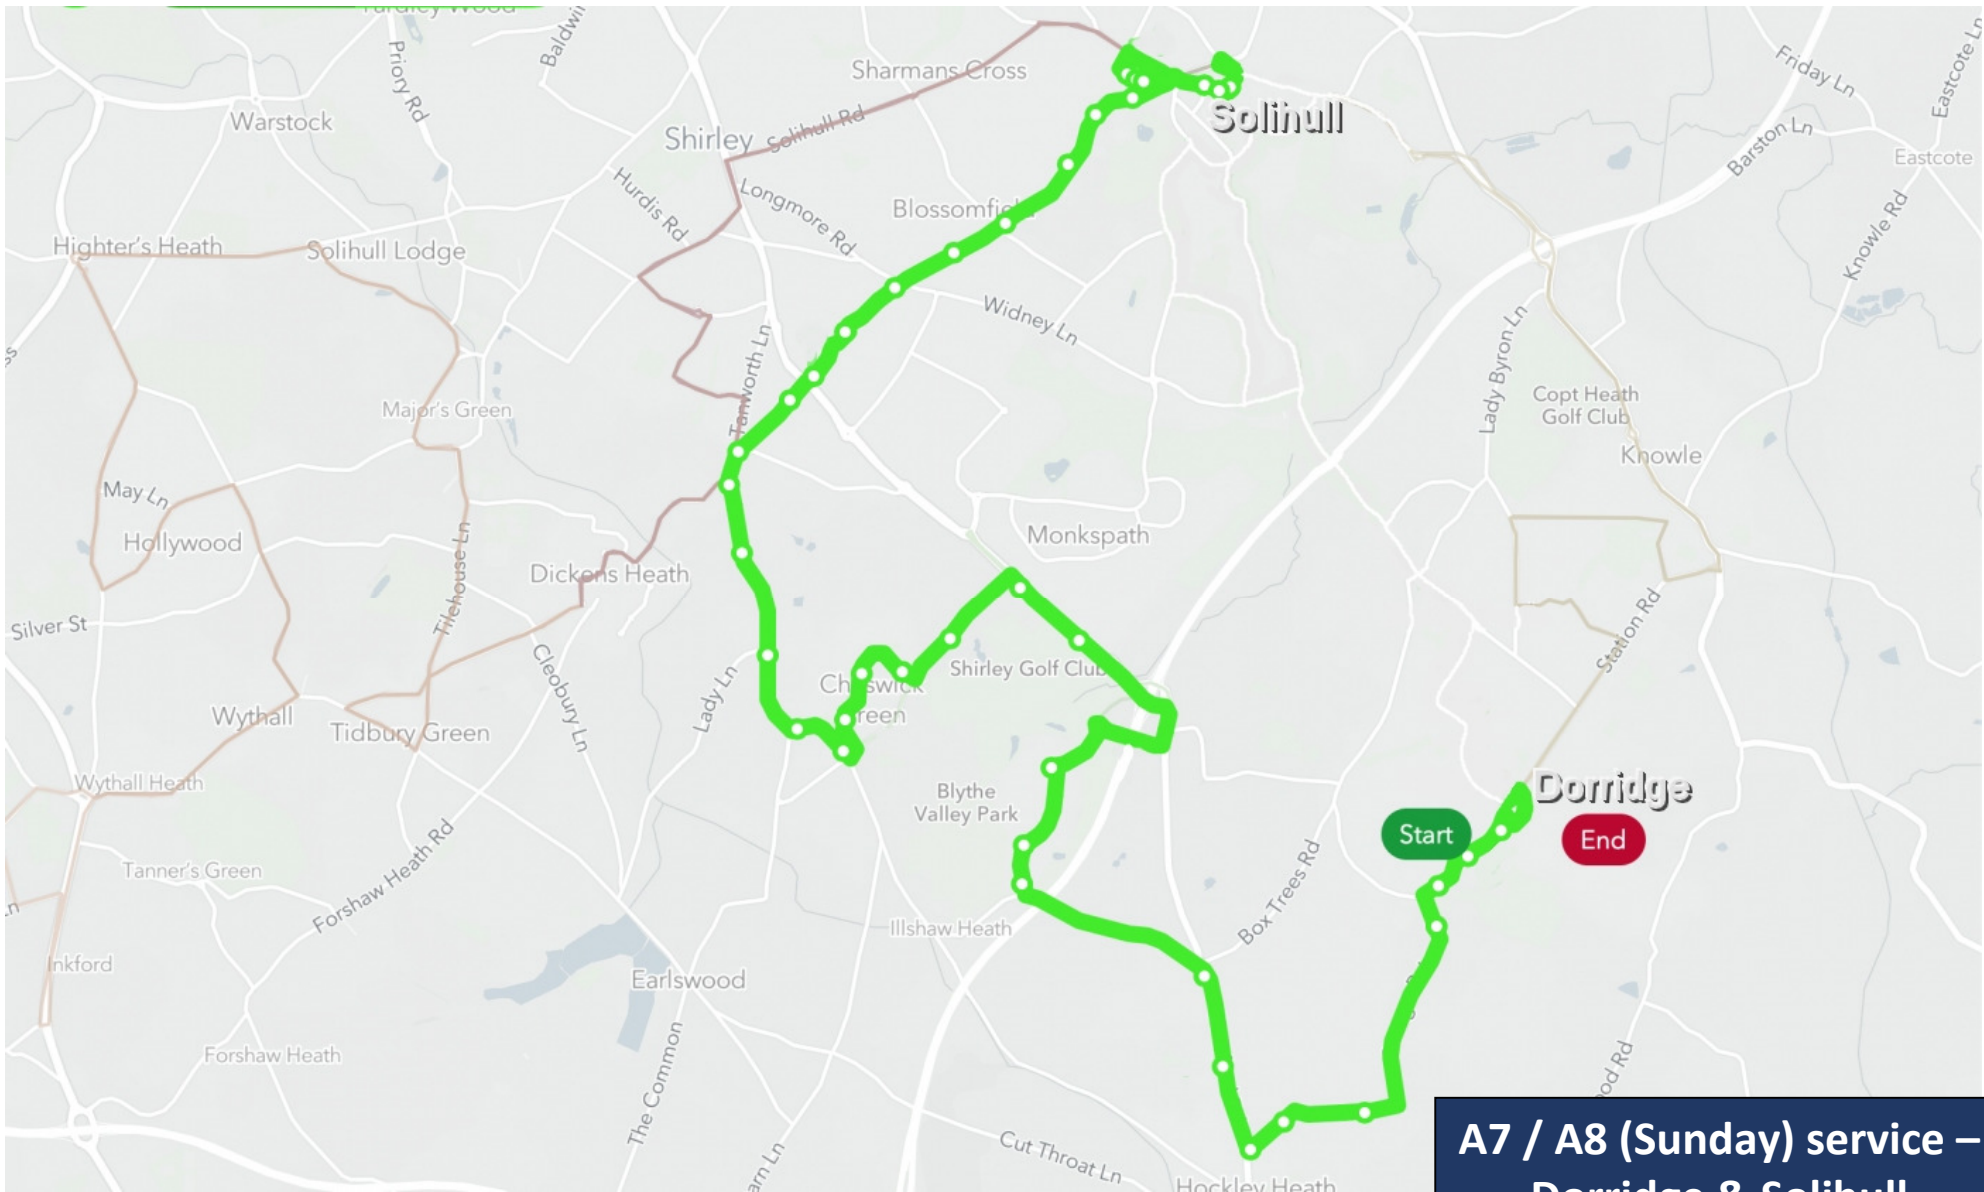

**A7 / A8 (Sunday) service –
Dorridge & Solihull**