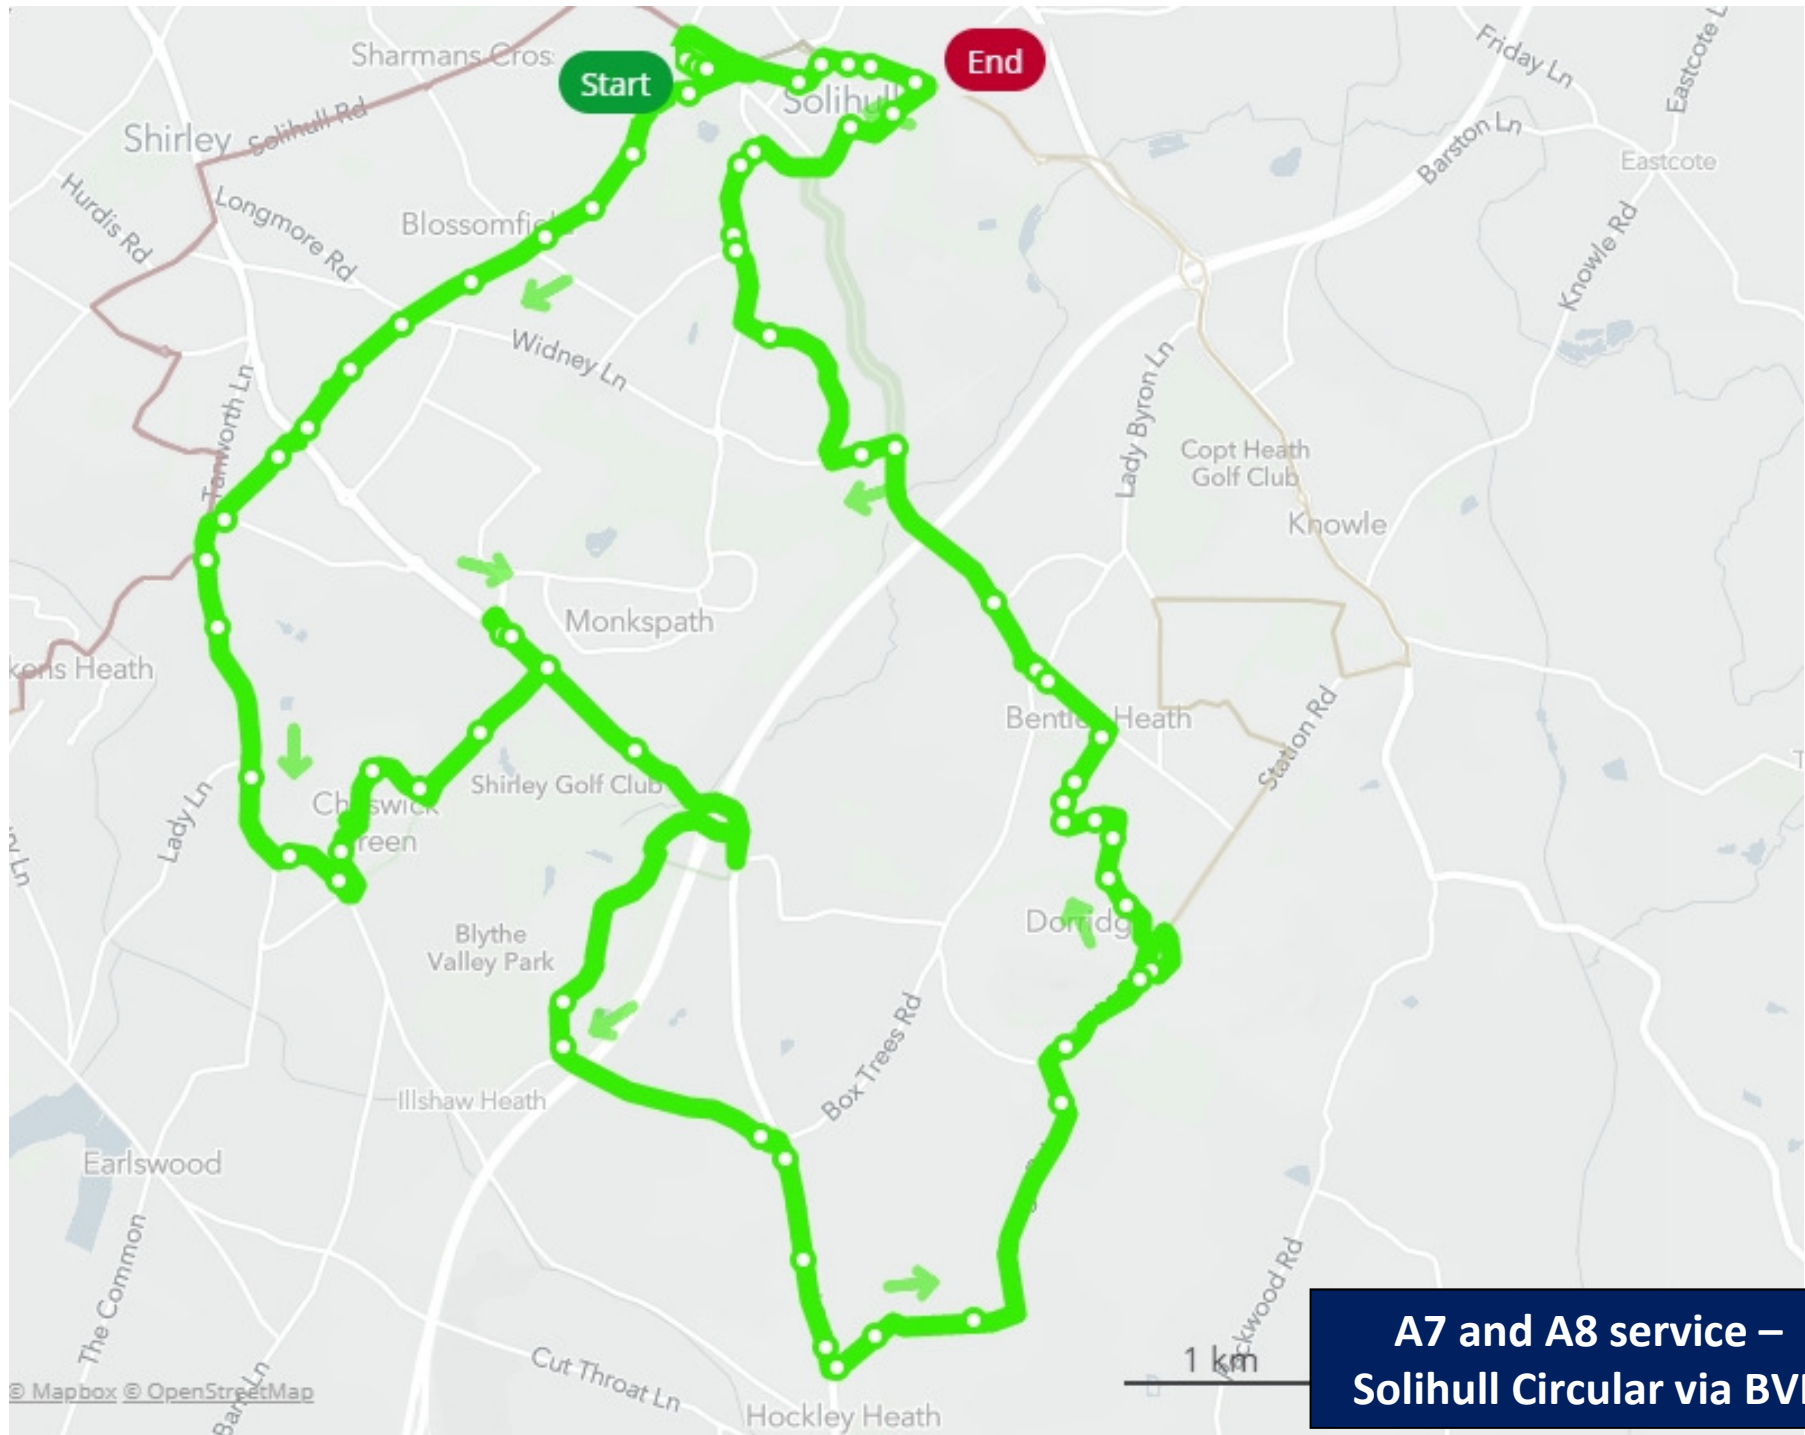

**A7 and A8 service –
Solihull Circular via BVP**